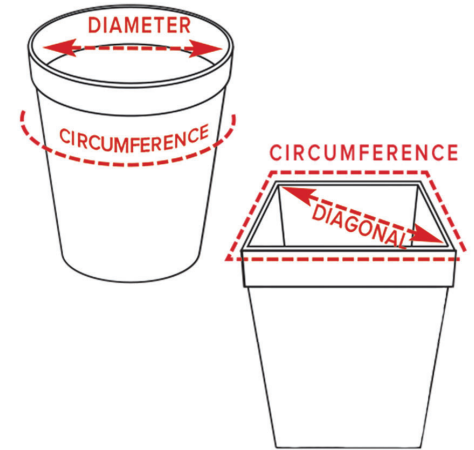

Ultra-Premium Blended Linear Low Density (LLDPE): Premium

- Heavy-duty, high-performance liner that will handle industrial loads including heavy, irregular or sharp waste
- Superior puncture and tear resistance (vs. other types in assortment)
- Star bottom seal
- Convenient coreless rolls for ease of use and storage

Linear Low Density LLDPE: Everyday Choice

- An “every day” liner that offers good strength, puncture and tear resistance.
- Some items (as noted) contain 10% post consumer resin; these liners may also qualify for LEED points
- Star or flat bottom seal
- Convenient coreless rolls for ease of use and storage

Blended Recycled LLDPE: Repro

- Heavy duty, thick liner made primary from recycled (reprocessed) resins
- This black product offers good strength, puncture and tear resistance. A cost-effective performer
- Star or flat bottom seal
- Convenient coreless rolls for ease of use and storage

Step 2 - Choose the Right Size—and it begins with the Container:

BAG WIDTH

Measure the circumference of the container (the distance all the way around the top of the container). Divide it in half. This is the bag width needed.

BAG LENGTH

Measure the height of the container + Measure the diameter and divide by two + 3” for overhang. This is the bag length needed. For square or rectangular containers, use the diagonal of the container bottom.