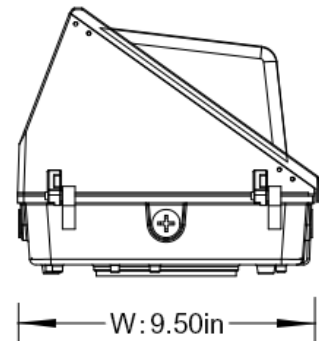

### Similar Products

- 429202 LED Wall Pack 28W
- 429201 LED Wall Pack 40W
- 158036 LED Wall Pack 90W

L:14.76in W:9.50in H:8.43in