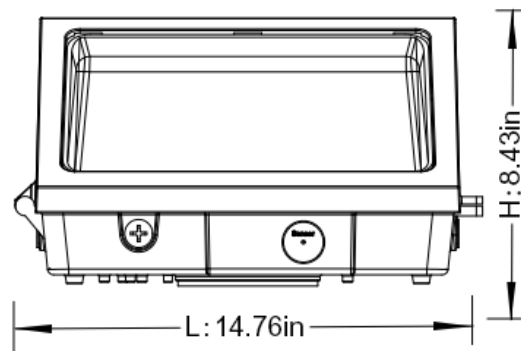

### Similar Products

- 429202 LED Wall Pack 28W
- 429201 LED Wall Pack 40W
- 158036 LED Wall Pack 90W

L:14.76in W:9.50in H:8.43in