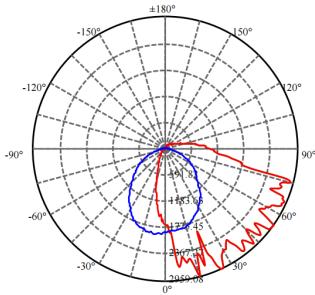

Compliance Certifications

- UL, FCC

Warranty

- 5 years Limited