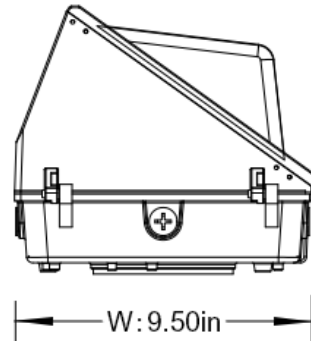

LED Wall Pack 28W, 120-277V, Bronze

Part#: 429202

Features

- Die-Casting Aluminum
- Tempered Glass Lens
- Integrated LED

Performance

- Power: 28W
- AC Voltage: 120-277V
- Color Temp: 5000K
- Lumen Output: 3500LM
- Dimming: 0~10V
- IP: Wet location
- Optical distribution: TYPE IV
- Lifetime Rating: 50,000 Hrs
- Light Distribution Curve as below

LED Wall Pack 28W, 120-277V, Bronze

Compliance Certifications

- UL, FCC

Warranty

- 5 years Limited

Similar Products

- 429201 LED Wall Pack 40W
- 429203 LED Wall Pack 50W
- 158036 LED Wall Pack 90W

L:14.76in W:9.50in H:8.43in