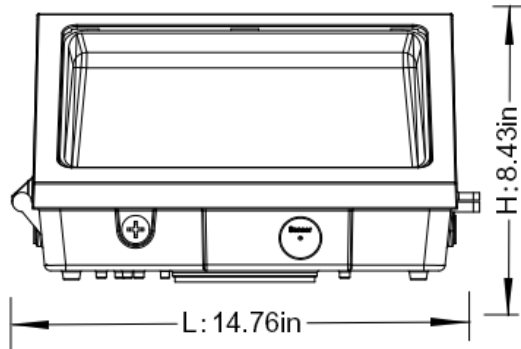

LED Wall Pack 28W, 120-277V, Bronze

Part#: 429202

Features

- Die-Casting Aluminum
- Tempered Glass Lens
- Integrated LED

Performance

- Power: 28W
- AC Voltage: 120-277V
- Color Temp: 5000K
- Lumen Output: 3500LM
- Dimming: 0~10V
- IP: Wet location
- Optical distribution: TYPE IV
- Lifetime Rating: 50,000 Hrs
- Light Distribution Curve as below

LED Wall Pack 28W, 120-277V, Bronze

Compliance Certifications

- UL, FCC

Warranty

- 5 years Limited

Similar Products

- 429201 LED Wall Pack 40W
- 429203 LED Wall Pack 50W
- 158036 LED Wall Pack 90W

L:14.76in W:9.50in H:8.43in