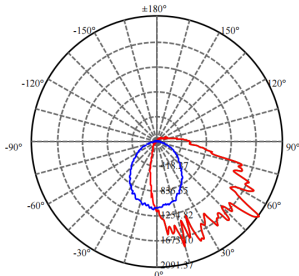

Compliance Certifications

- UL, FCC

Warranty

- 5 years Limited

Similar Products

- 429201 LED Wall Pack 40W
- 429203 LED Wall Pack 50W
- 158036 LED Wall Pack 90W