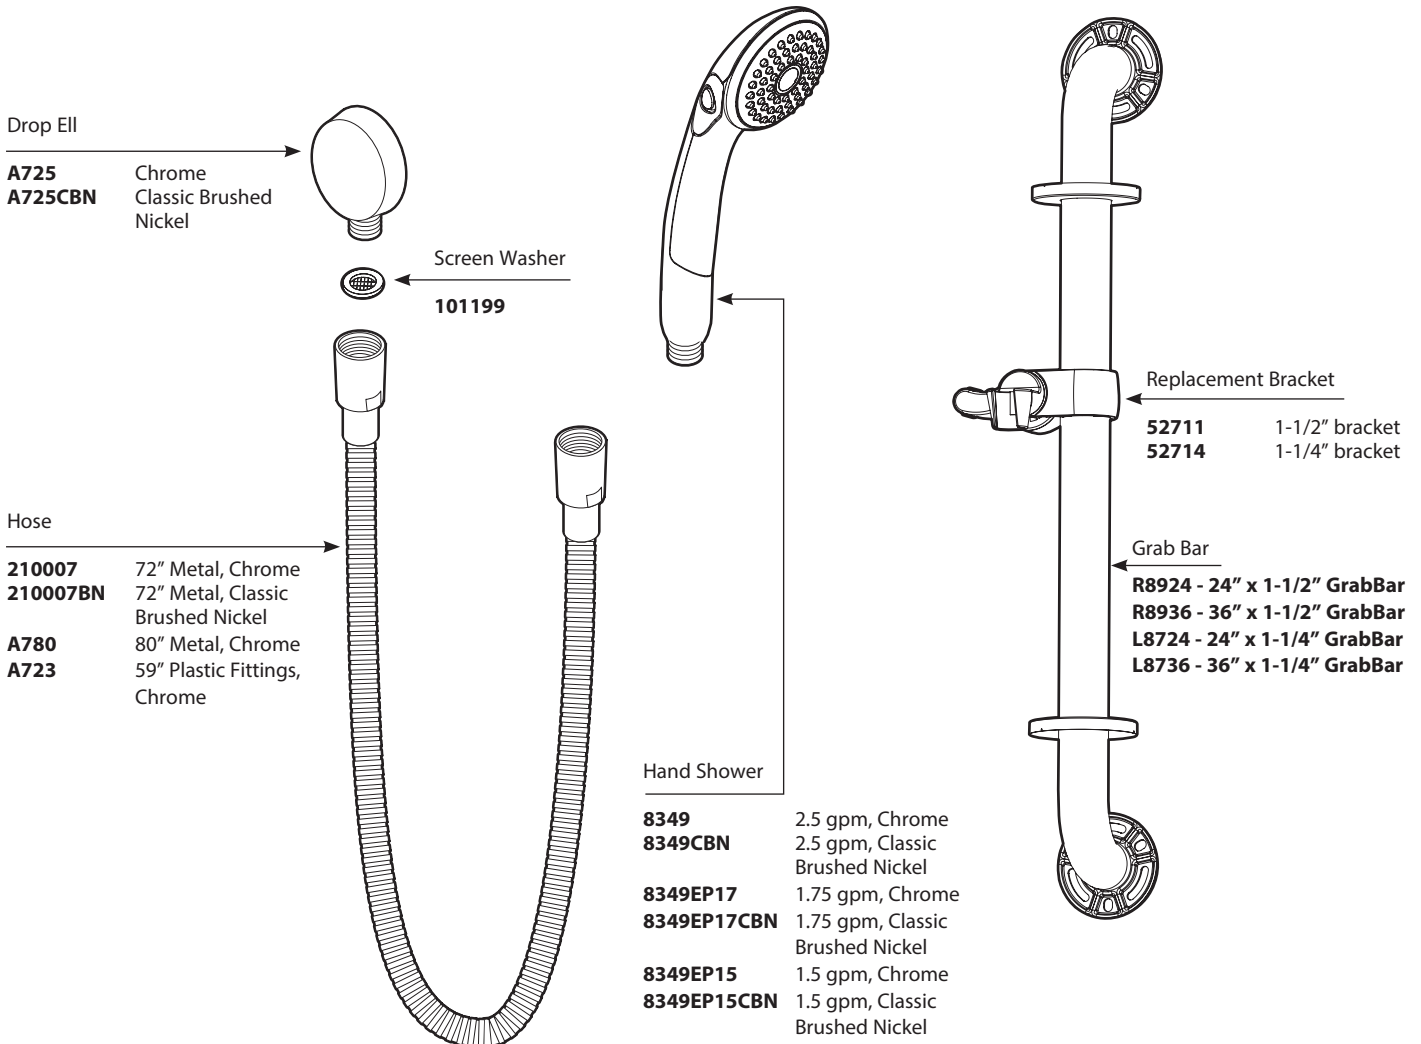

■ Order by Part Number

*There is more than 1 version of this model.*

*Page down to identify the version you have.*

Single-Function Commercial Slide Bar/Grab Bar Shower Systems									
MODEL	24" x 1-1/2" Grab Bar	36" x 1-1/2" Grab Bar	24" x 1-1/4" Grab Bar	36" x 1-1/4" Grab Bar	Metal Hose	Plastic Hose	2.5 gpm	1.75 gpm	1.5 gpm
52224GBM25	X				X		X		
52224GBM17	X				X			X	
52224GBM15	X				X				X
52124GBM25			X		X		X		
52224GBP25	X					X	X		
52236GBM25		X			X		X		
52236GBM17		X			X			X	
52236GBM15		X			X				X
52136GBM25				X	X		X		
52236GBP25		X				X	X		

Models ending in CBN are identical to base Chrome models, but have a Classic Brushed Nickel finish

■ Order by Part Number

Single-Function Commercial Slide Bar/Grab Bar Shower Systems									
MODEL	24" x 1-1/2" Grab Bar	36" x 1-1/2" Grab Bar	24" x 1-1/4" Grab Bar	36" x 1-1/4" Grab Bar	Metal Hose	Plastic Hose	2.5 gpm	1.75 gpm	1.5 gpm
52224GBM25	X				X		X		
52224GBM17	X				X			X	
52224GBM15	X				X				X
52124GBM25			X		X		X		
52224GBP25	X					X	X		
52236GBM25		X			X		X		
52236GBM17		X			X			X	
52236GBM15		X			X				X
52136GBM25				X	X		X		
52236GBP25		X				X	X		

Models ending in CBN are identical to base Chrome models, but have a Classic Brushed Nickel finish