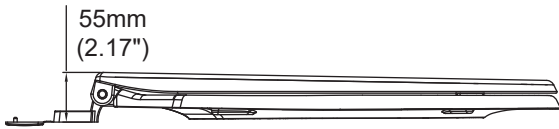

□ TSPWR2302 SKU 345128

**Product Specs:**

- Toilet Seat
- Round
- Plastic
- Closed Front With Cover
- Quick Release Hinge
- Slow Close Function
- Available Color: White

**Overall Dimensions:**

358mm(W) x 418mm(D) x 43mm(H)

14.1"(W) x 16.5"(D) x 1.69"(H)

Important: These measurements are subject to change or cancellation. No responsibility is assumed for use of superseded or voided pages.