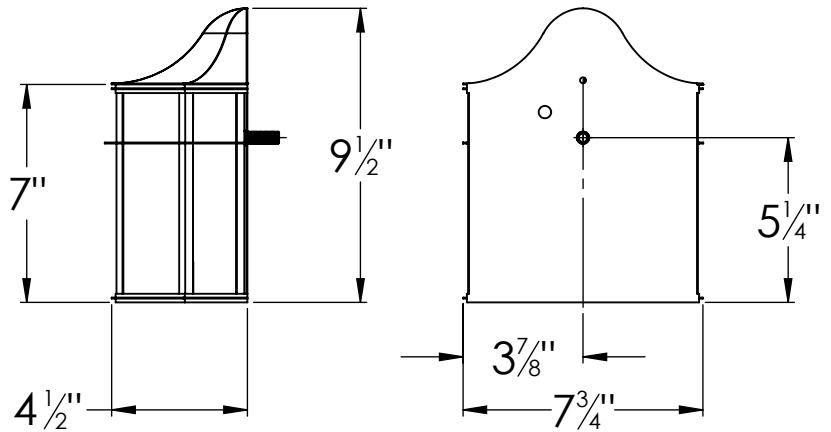

Specifications and dimensions
subject to change without notice.

Ordering Information:

Model No.	Finish	LED	Source Lumens	H	W	D
326803	Black	9W	700	9-1/2"	7-3/4"	4-1/2"