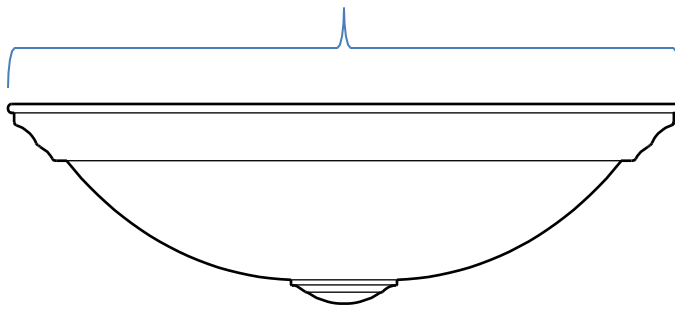

CERTIFIED LED FLUSH MOUNT

High Performance LED's

13" W

3 3/4" H

Intertek

Damp Location

Dimmable

Lumens	Watts	Volts	Color Temp.	LED Life
1,142 Fixture Lumens	16 Watts	120V	2,700 CCT	50,000 Avg. Hour Life

INTENDED USE

LED Flush Mount provides bright lighting for many applications such as kitchens, bedrooms, laundry rooms, corridors and other common areas.

Suitable for use in 24/7 commercial applications.

FIXTURE SPECS

Alabaster glass shade with Steel trim in either a Brushed Nickel or Oil-Rubbed Bronze finish.