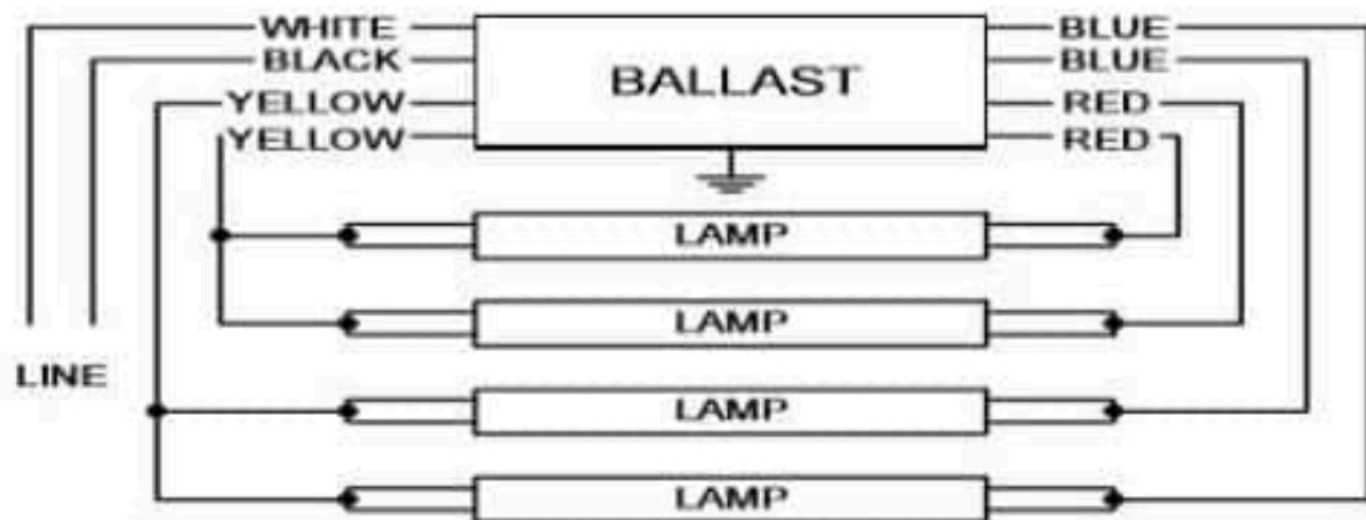

# Wiring Diagram

Diag. 66

The wiring diagram that appears above is for the lamp type denoted by the asterisk (\*)

## Standard Lead Length (inches)

	in.	cm.
Black	24	61
White	24	61
Blue	28	71.1
Red	28	71.1
Yellow	47	119.4
Gray		0
Violet		0

	in.	cm.
Yellow/Blue		0
Blue/White		0
Brown		0
Orange		0
Orange/Black		0
Black/White		0
Red/White		0