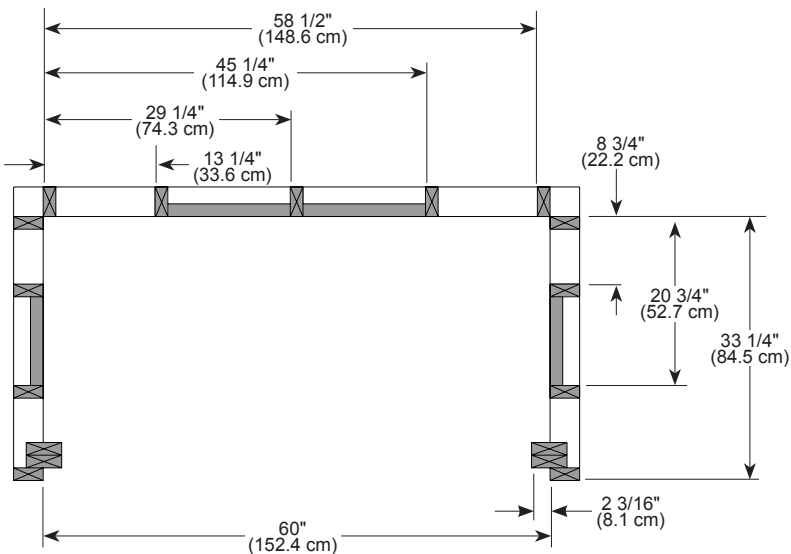

see what Delta can do™

CLASSIC 500™

B12205-6032-WH
60" X 32" THREE-PIECE
SHOWER WALL SET

STANDARD SPECIFICATIONS:

- Caulkless Installation
- Direct-to-stud installation
- Accessory Ledge
- Made with High-Gloss ProCrylic™ Material
- 10 Year Limited Residential Warranty
- 1 Year Limited Commercial Warranty

COLOR/FINISH

- White

COMPLIES WITH:

- CSA B45.5/IAPMO Z124