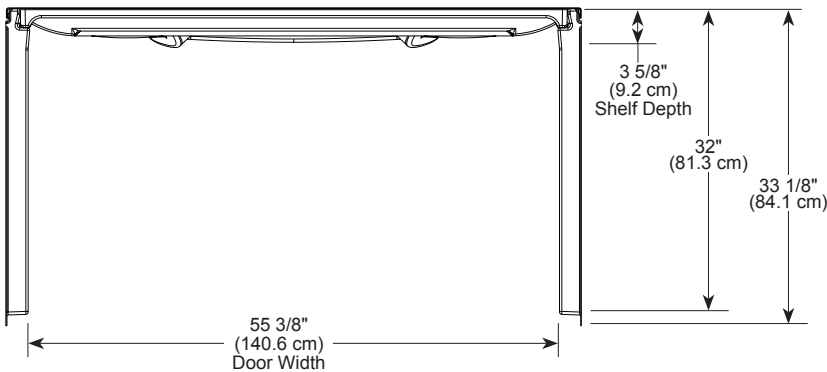

see what Delta can do™

CLASSIC 500™

B12205-6032-WH
60" X 32" THREE-PIECE
SHOWER WALL SET

STANDARD SPECIFICATIONS:

- Caulkless Installation
- Direct-to-stud installation
- Accessory Ledge
- Made with High-Gloss ProCrylic™ Material
- 10 Year Limited Residential Warranty
- 1 Year Limited Commercial Warranty