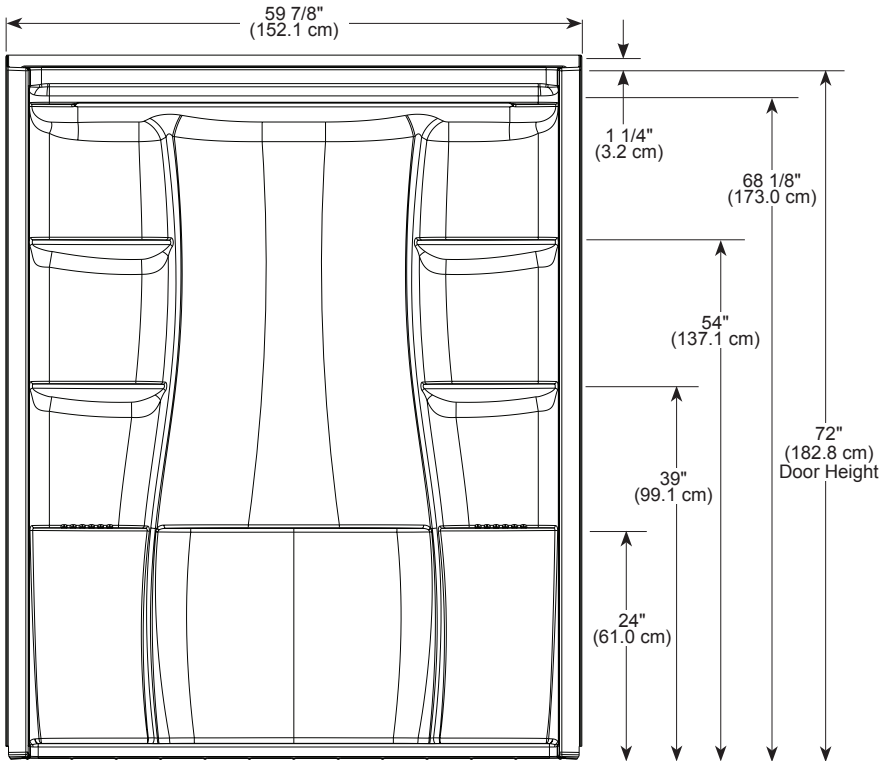

see what Delta can do™

CLASSIC 500™

B12205-6032-WH
60" X 32" THREE-PIECE
SHOWER WALL SET

STANDARD SPECIFICATIONS:

- Caulkless Installation
- Direct-to-stud installation
- Accessory Ledge
- Made with High-Gloss ProCrylic™ Material
- 10 Year Limited Residential Warranty
- 1 Year Limited Commercial Warranty

COLOR/FINISH

- White

COMPLIES WITH:

- CSA B45.5/IAPMO Z124