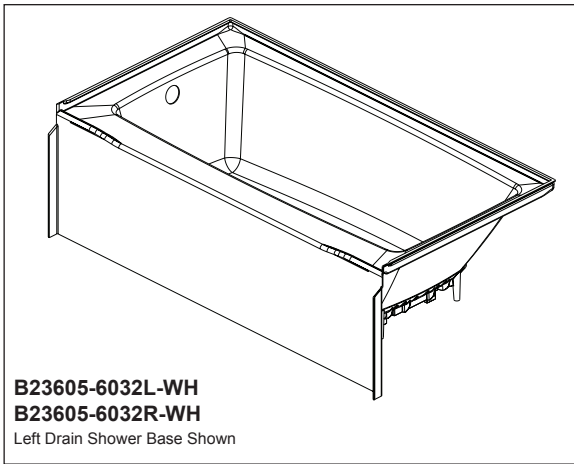

see what Delta can do™

CLASSIC 500™

60" X 32"

Right Drain or Left Drain
Bathtub

STANDARD SPECIFICATIONS:

- Caulkless Installation
- Direct-to-Stud Installation
- Made with High-Gloss ProCrylic™ Material
- Textured Bottom
- Soaking Depth 12 3/4" to overflow
- Water Capacity 48 gal
- 10 Year Limited Residential Warranty
- 1 Year Limited Commercial Warranty

COLOR/FINISH

- White

COMPLIES WITH:

- CSA B45.5/IAPMO Z124

B23605-6032L-WH
B23605-6032R-WH
Left Drain Shower Base Shown

Submitted Model No.: _____

Specific Features: _____