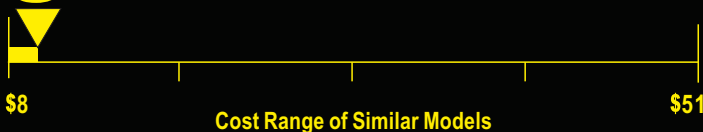

ENERGYGUIDE

Clothes Washer
Capacity Class: Standard

MC Appliance Corporation
Model: MCSFLW27W
Capacity (tub volume): 2.7 cubic feet

Compare ONLY to other labels with yellow numbers.
Labels with yellow numbers are based on the same test procedures.

Estimated Yearly Energy Cost (when used with an electric water heater)

\$9

75 kWh

Estimated Yearly Electricity Use

\$ 5

Estimated Yearly Energy Cost
(when used with a natural gas water heater)

- Your cost will depend on your utility rates and use.
- Cost range based only on Standard capacity models.
- Estimated energy cost based on six wash loads a week and a national average electricity cost of 12 cents per kWh and natural gas cost of \$1.09 per therm.