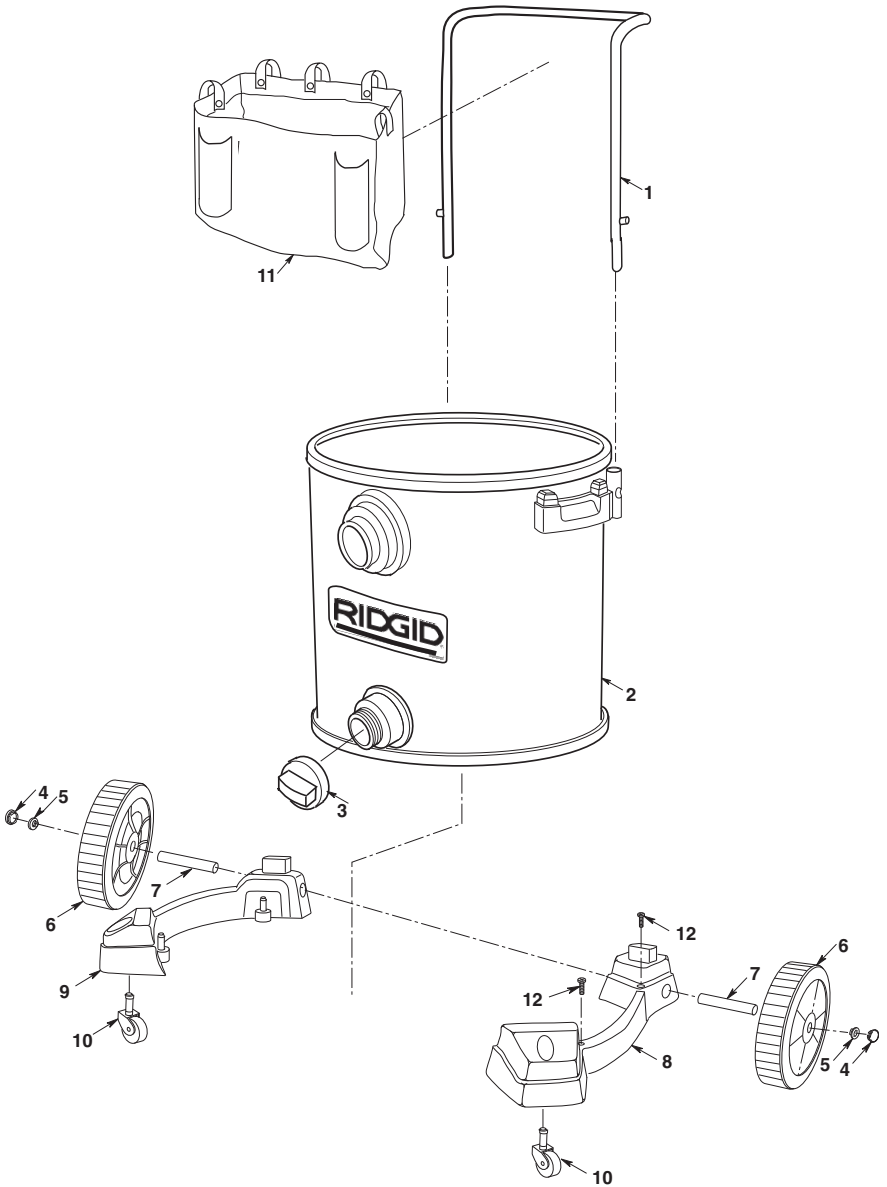

Repair Parts (continued)

---

16 Gallon Professional Wet/Dry Vac Cart Model Number WD19560

RIDGID parts are available on-line at www.ridgidparts.com

Always order by Part Number - Not by Key Number

Key No.	Part No.	Description
1	830858	Handle Assembly
2	830846	Dust Drum Assembly
3	73185	Drain Cap
4	830611	Wheel Cap
5	813836-1	Cap Nut 1/2"
6	830598	8" Wheel Assembly (Includes Keys 4 and 5)
7	831024-1	Shaft
8	830841	Caddy, Right
9	830840	Caddy, Left
10	73102	Caster
11	830860-1	Tote
12	820563-4	Screw Type "AB" #10 x 3/4
13	509748-3	Bag of Loose Parts (Not Illustrated) (Includes Keys 4, 5, 10, and 12)

Repair Parts (continued)

RIDGID parts are available on-line at www.ridgidparts.com