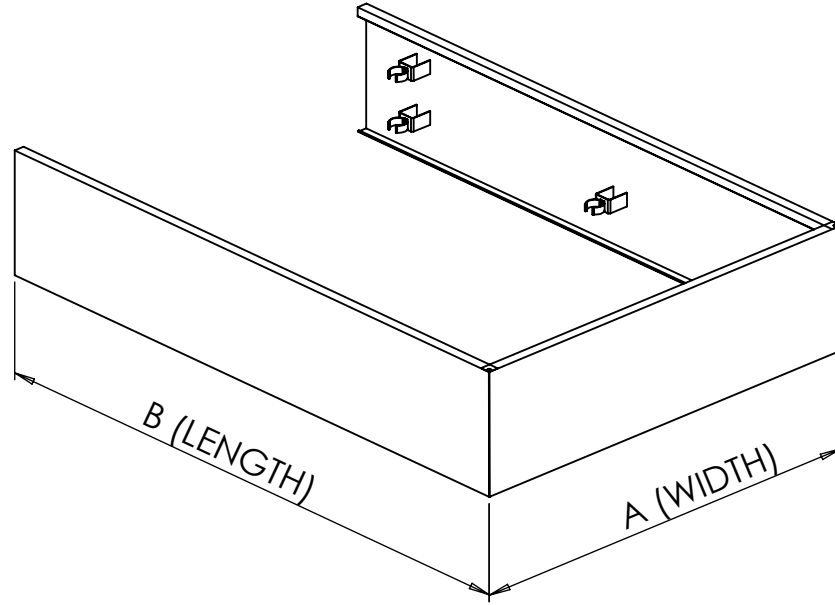

2

1

B

B

MODEL #	A (WIDTH)	B (LENGTH)
GOL-FXL	43"	72"
GOL-Q	50"	72"
GOL-72HK	62"	72"
GOL-76K	66"	72"

A

A

PROPRIETARY AND CONFIDENTIAL
 THE INFORMATION CONTAINED IN THIS DRAWING IS THE SOLE PROPERTY OF HOLLYWOOD BED FRAME CO. ANY REPRODUCTION IN PART OR AS A WHOLE WITHOUT THE WRITTEN PERMISSION OF HOLLYWOOD BEDFRAME CO. IS PROHIBITED.

UNLESS OTHERWISE SPECIFIED:		NAME	DATE
DIMENSIONS ARE IN INCHES TOLERANCES: FRACTIONAL ± ANGULAR: MACH ± BEND ± TWO PLACE DECIMAL ± THREE PLACE DECIMAL ±	DRAWN		
	CHECKED		
INTERPRET GEOMETRIC TOLERANCING PER:	COMMENTS:		
MATERIAL			
FINISH			
DO NOT SCALE DRAWING			

Hollywood Bed Frame Co.		
TITLE: GOLIATH PANEL DIMENSIONS		
SIZE A	PART NO. SEE TABLE	REV
SCALE: 1:32		

2

1